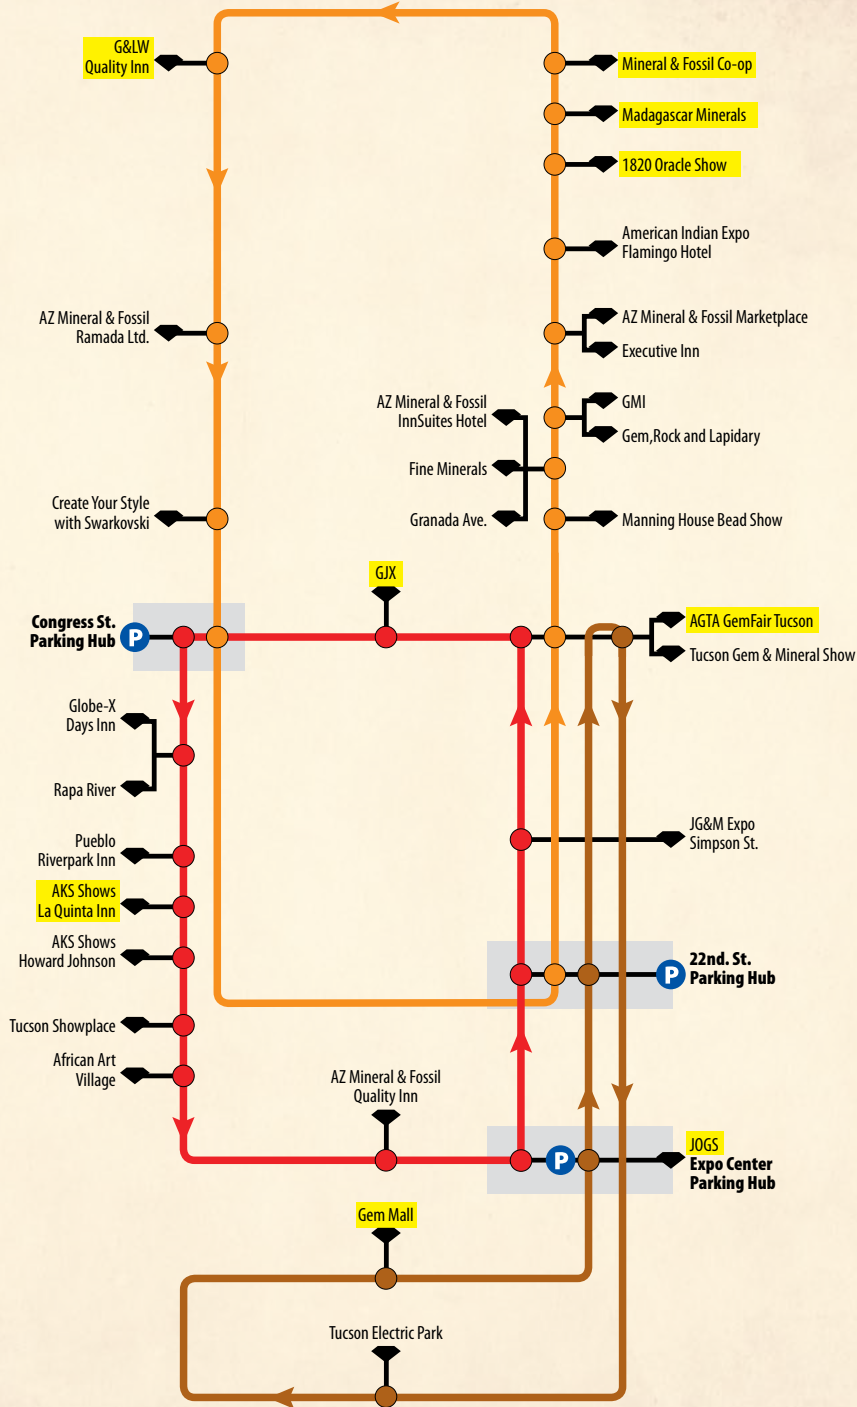

CITRINE/TANZANITE ROUTE

P 22nd Street / I-10 PARKING HUB

- AGTA GemFair Tucson (Feb. 6–11)
- Tucson Gem & Mineral Show (TGMS) (Feb. 14–17)
- Manning House Bead Show (Feb. 5–10)
- Arizona Mineral & Fossil Show InnSuites Hotel
- Fine Minerals International Gem & Mineral Forum
- Granada Avenue Mineral Show
- Gem, Rock and Lapidary Show
- GMI
- Executive Inn Mineral & Fossil Show
- Arizona Mineral & Fossil Show Mineral & Fossil Marketplace
- Granada Avenue Mineral Show
- American Indian Exposition Flamingo Hotel
- 1820 Oracle Wholesale Show (Top-Gem)
- Madagascar Minerals Gem Show
- Mineral & Fossil Co-op
- Gem & Lapidary Wholesalers (G&LW) Quality Inn (formerly Rodeway Inn)
- Arizona Mineral & Fossil Show Ramada Limited Hotel
- Create Your Style with Swarovski YWCA (Bonita)

P Congress Street PARKING HUB

P 22nd Street / I-10 PARKING HUB

RUBY/EMERALD ROUTE

P 22nd Street / I-10 PARKING HUB

- J G & M Expo Simpson St.
- AGTA GemFair Tucson (Feb. 6–11)
- Tucson Gem & Mineral Show (TGMS) (Feb. 14–17)
- GJX

P Congress St. PARKING HUB

- Globe-X Days Inn
- Rapa River Gem & Mineral Show
- Pueblo Gem & Mineral Show Riverpark Inn
- AKS Tucson Show La Quinta Inn
- AKS Tucson Show Howard Johnson Inn
- Tucson Showplace
- African Art Village
- Arizona Mineral & Fossil Show Quality Inn Benson Hwy.

P Tucson Expo Center PARKING HUB

- JOGS International Exhibits (Feb. 1–12)

P 22nd Street / I-10 PARKING HUB

GemRide™

January 31–February 15, 9:30 am–7:30pm

P GEMRIDE PARKING HUB

ORANGE CITRINE/TANZANITE

RED RUBY/EMERALD